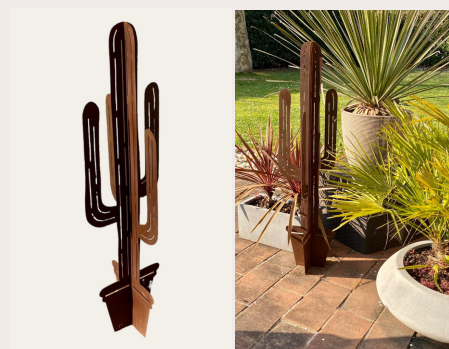

CACTUS AD INCASTRO

Corten

METAL TYPE: METALLO OSSIDATO E TRATTATO

SIZES: H 100 cm

COD. FG10100CI

AD
Alphabet Design

Letter Flower Vase

Made in Italy